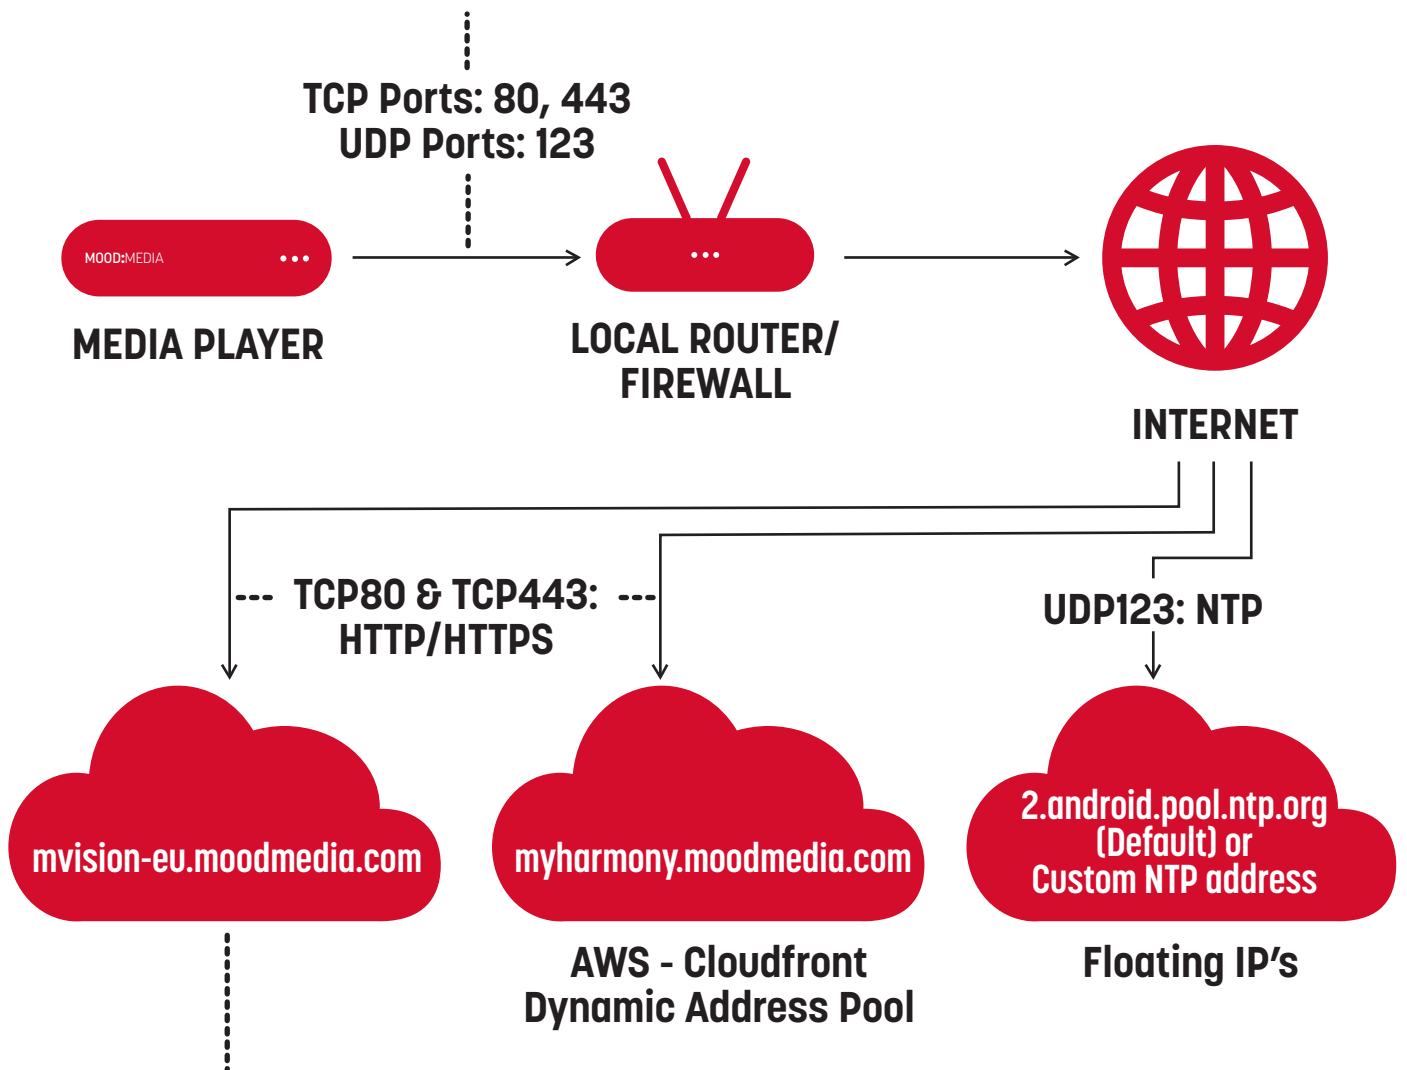

# HARMONY™ MEDIA PLAYER NETWORK REQUIREMENTS

Requests made over these ports include: Content Delivery, Software Updates, Player Heartbeats, and Network Time. All Requests are initiated by the media player.

Mood Media optional content such as live weather, RSS Feeds, Twitter Feeds.