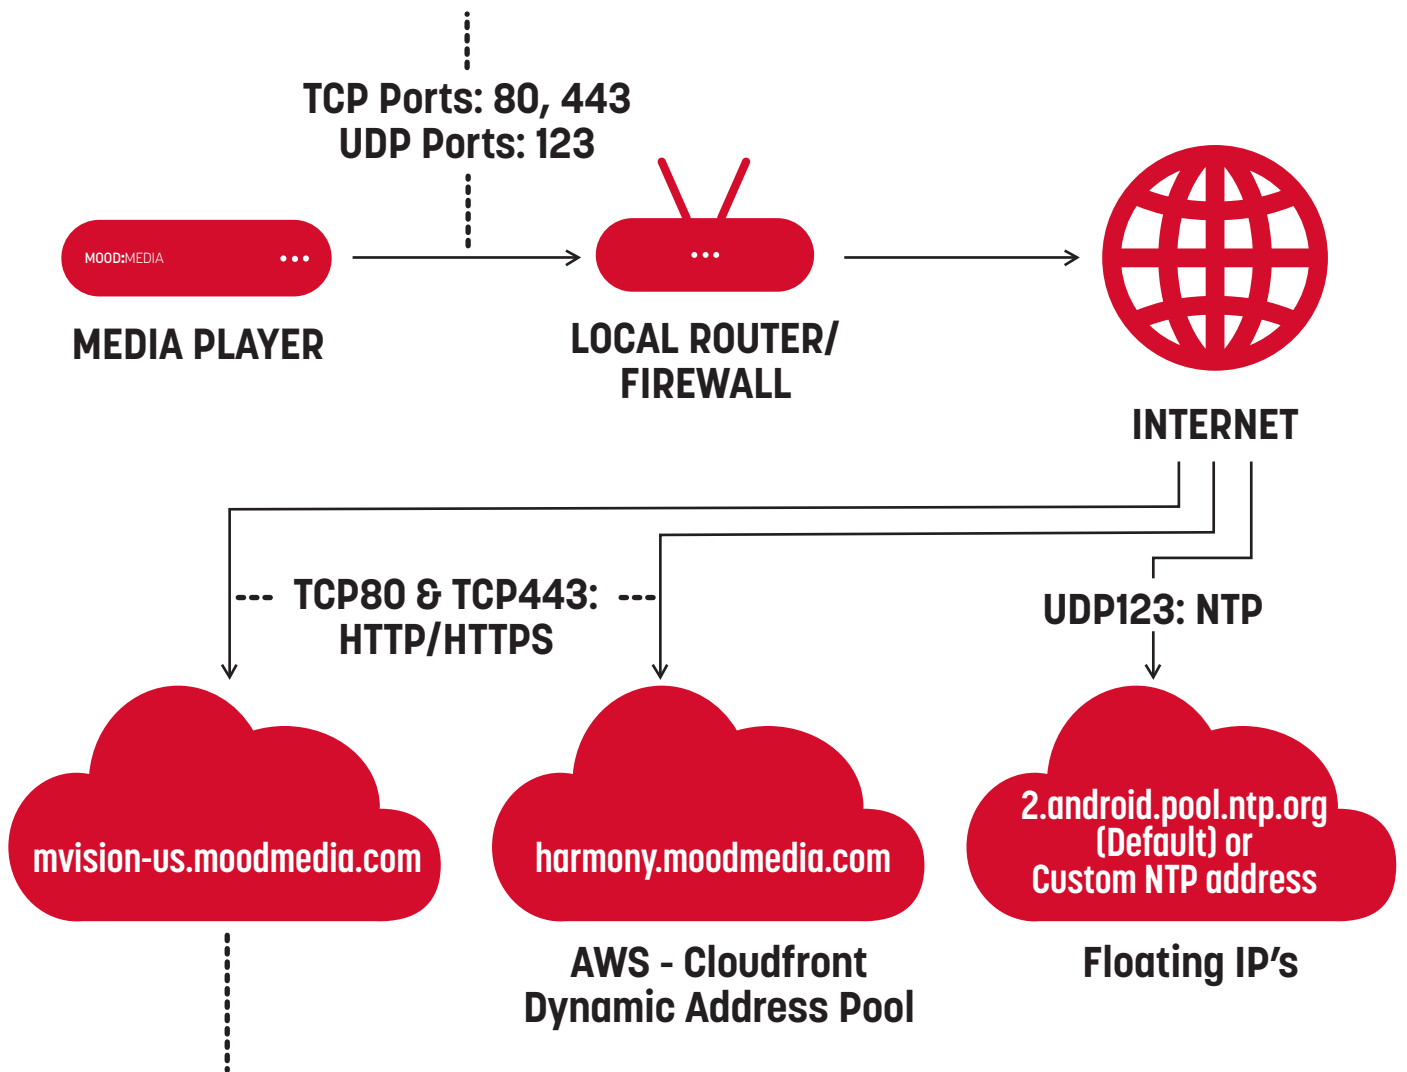

HARMONY™ MEDIA PLAYER NETWORK REQUIREMENTS

Requests made over these ports include: Content Delivery, Software Updates, Player Heartbeats, and Network Time. All Requests are initiated by the media player.

Mood Media optional content such as live weather, RSS Feeds, Twitter Feeds.