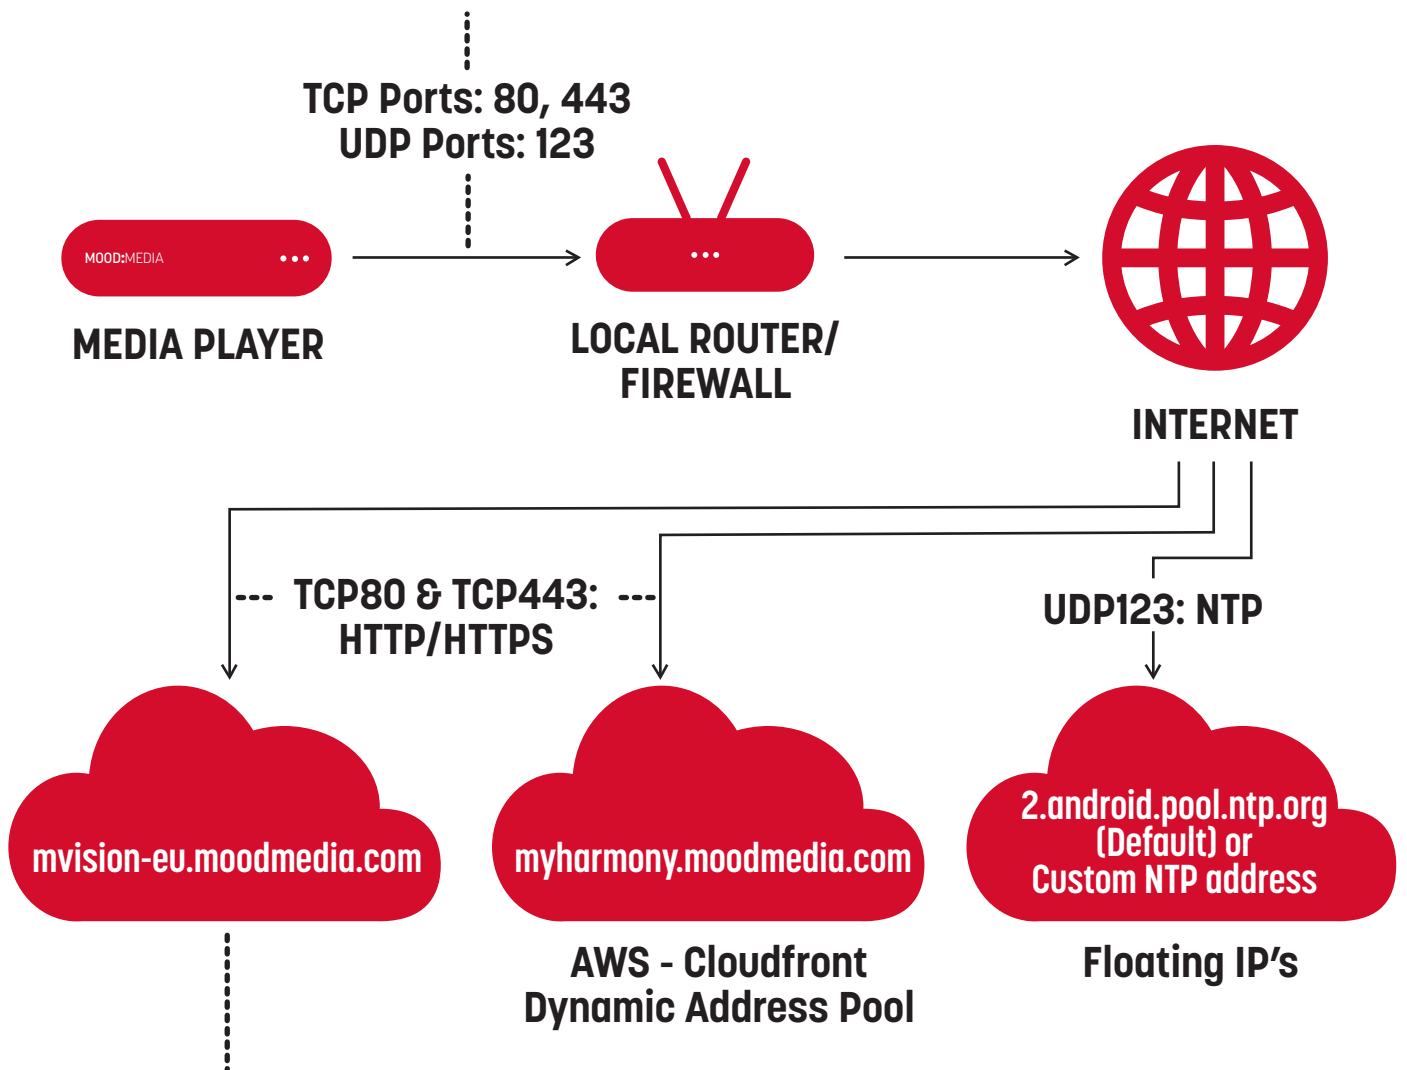

HARMONY™ MEDIA PLAYER NETWORK REQUIREMENTS

Requests made over these ports include: Content Delivery, Software Updates, Player Heartbeats, and Network Time. All Requests are initiated by the media player.

Mood Media optional content such as live weather, RSS Feeds, Twitter Feeds.