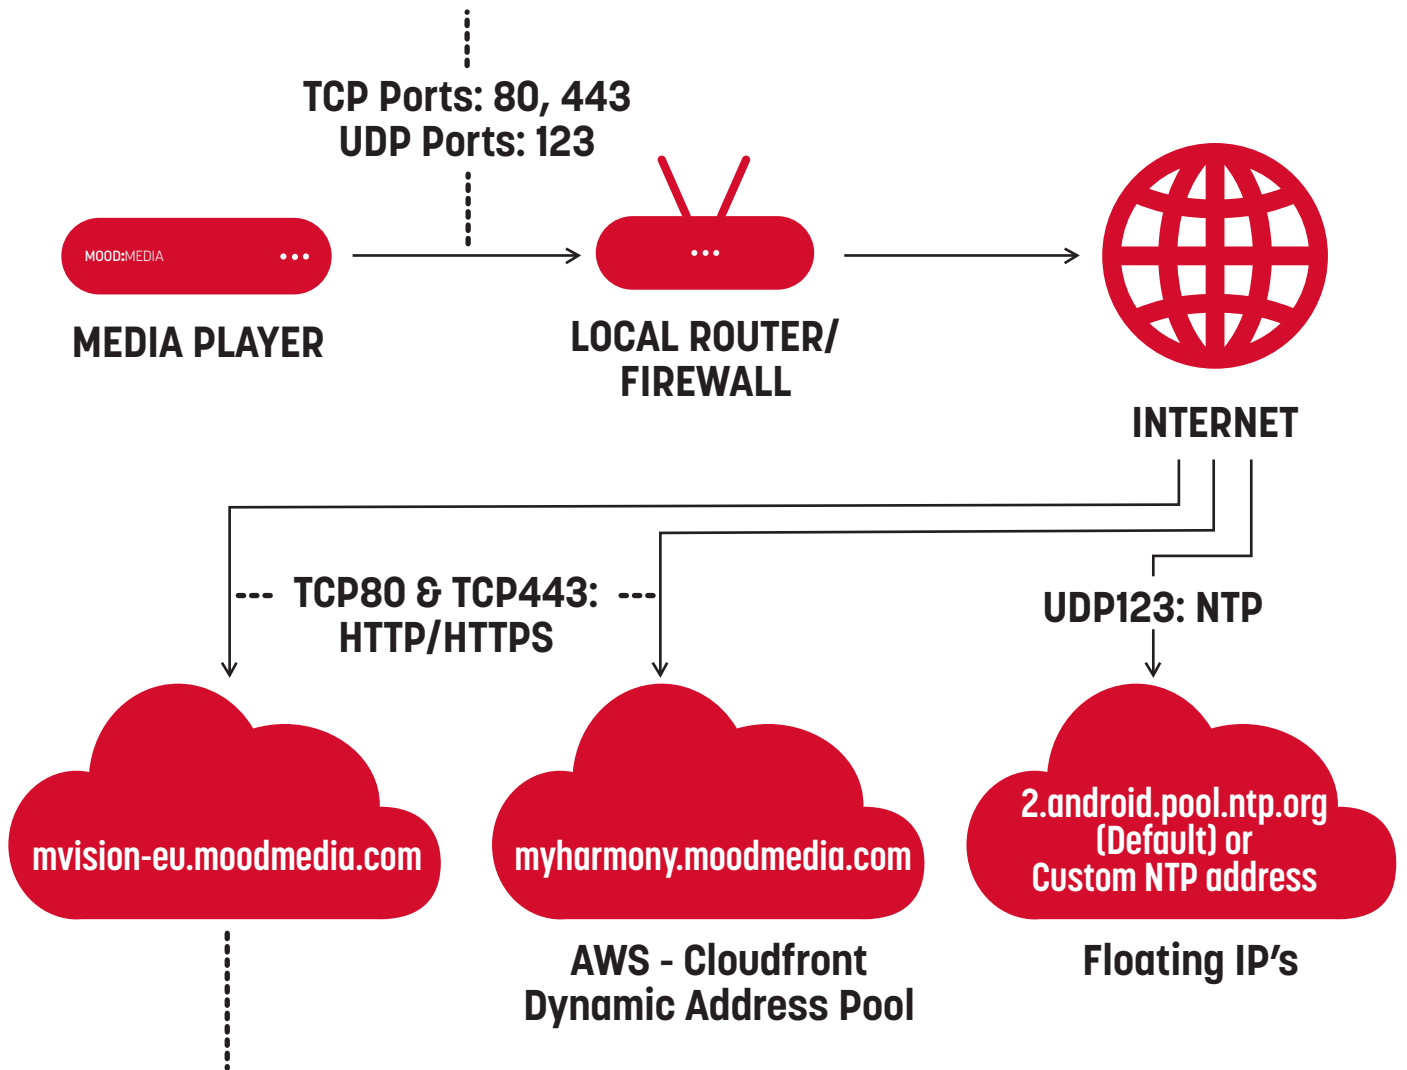

# HARMONY™ MEDIA PLAYER NETWORK REQUIREMENTS

Requests made over these ports include: Content Delivery, Software Updates, Player Heartbeats, and Network Time. All Requests are initiated by the media player.

Mood Media optional content such as live weather, RSS Feeds, Twitter Feeds.