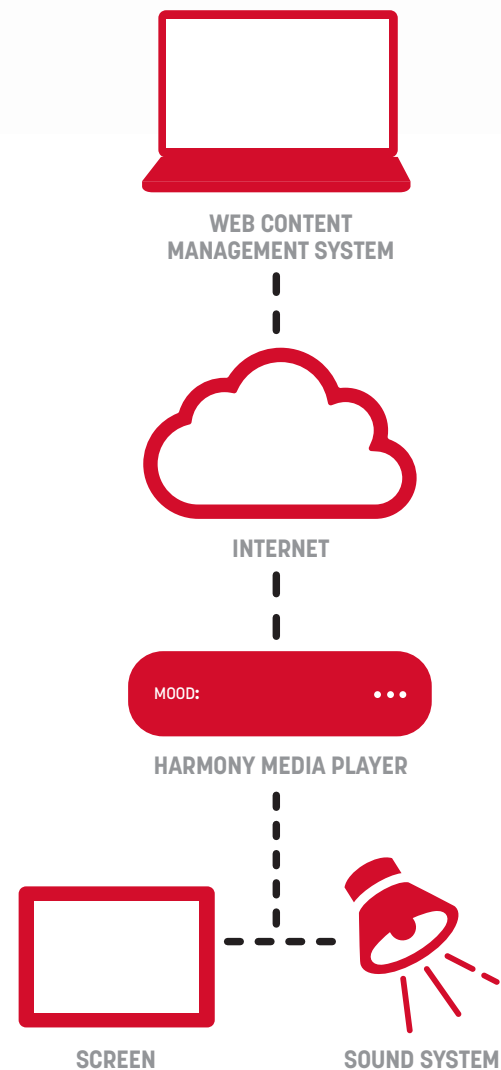

WHY HARMONY?

UNMATCHED MUSIC CONTROL. Create the perfect sound for your brand and choose from multiple professionally-designed music programming options - all backed by the world's largest library of fully-licensed music.

EASY VISUAL CONTENT MANAGEMENT. Instantly manage and schedule your Digital Signage solutions across one or multiple locations.

SUPPORTS MULTIPLE FILE TYPES. Harmony supports all common HD image and video file types, including HTML5, RSS feeds, live streaming and more.

EXPANDABLE STORAGE. From 16 GB to 256 GB of storage, Harmony makes it easy to store a wealth of Music, Messaging, and Digital Signage content.

EASY INSTALLATION. Harmony is designed for simple plug & play installation. Built-in mounting ports make it easy to attach the player.

CENTRALISED MONITORING. Conveniently monitor the health of your fleet of Harmony devices through Mood's online Monitoring app: easily identify devices that are offline, review performance metrics, recently played content, send on-click commands, export reports and opt-in for email alerts.

ENERGY-EFFICIENT. Designed to be 'always on', Harmony is designed with energy efficiency in mind, using under 10W of power no matter what content is playing.