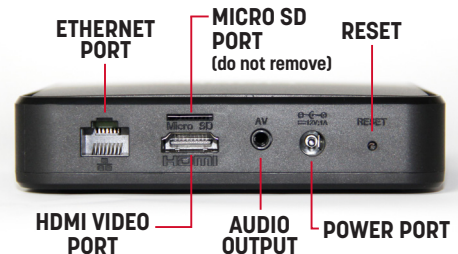

MOOD HARMONY™

All-In-One Audio & Visual Digital Media Platform

SPECIFICATIONS

Operating System	Android 8.1 (MAVPSG1-A) or Linux (MAVPSG1-L)
Processor	Rockchip RK3328, ARMv8-4
Memory	2GB DDR3
Storage	Up to 16GB eMMC 1 Micro SD Card slot up to 256 GB
Graphics	ARM Neon Advanced SIMD
Wireless	WiFi: 802.11 a/b/g/n/ac 2.4G / 5G
Network	1x Ethernet Interface: 10/100M Base-T
Audio Outputs	Digital on HDMI and Analog Mono/Stereo
Front Panel	3x LEDs for Power, Playback and Network 1x IR Receiver
Back Panel	Power Supply Input 12V-1A DC 1x 3.5mm A/V Jack 1x HDMI 2.0 1x Micro SD 1x RJ45 Ethernet Jack
Right Panel	2x USB 2.0 Host Controller Ports
Power Adapter	External 100-240VAC Input - 12V-1A DC Output
Chassis	ABS, ventilated
Dimensions	110 [W] x 107 [D] x 26.5 [H] mm
Temperature	Operating 0°C - 40°C Storage -20°C - 45°C
Relative Humidity	0%-95% (non-condensing)
Net Weight	Player: 0.22 pounds/100 grams Power Adapter: 0.18 pounds/82 grams
Certifications	FCC, CE, cTUVus, CB Scheme, CCC

Back Panel