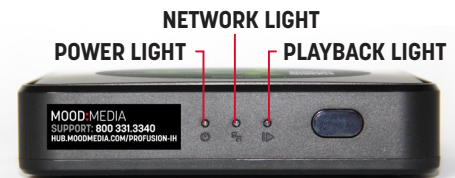

MOOD MEDIA PROFUSION iH

SPECIFICATIONS

Operating System	Linux
Processor	Rockchip RK3328, ARMv8-4
Memory	2GB DDR3
Storage	Up to 16GB eMMC 1 Micro SD Card slot up to 128 GB
Graphics	ARM Neon Advanced SIMD
Wireless	WiFi: 802.11 a/b/g/n/ac 2.4G / 5G
Network	1x Ethernet Interface: 10/100M Base-T
Audio Outputs	Digital on HDMI and Analog Mono/Stereo
Front Panel	3x LEDs for Power, Playback and Network 1x IR Receiver
Back Panel	Power Supply Input 12V-1A DC 1x 3.5mm A/V Jack 1x HDMI 2.0 1x Micro SD 1x RJ45 Ethernet Jack
Right Panel	2x USB 2.0 Host Controller Ports
Power Adapter	External 100-240VAC Input - 12V-1A DC Output
Chassis	ABS, ventilated
Dimensions	110 [W] x 107 [D] x 26.5 [H] mm
Temperature	Operating 0°C - 40°C Storage -20°C - 45°C
Relative Humidity	0%-95% (non-condensing)
Net Weight	Player: 0.22 pounds/100 grams Power Adapter: 0.18 pounds/82 grams
Certifications	FCC, CE, cTUVus, CB Scheme, CCC

Front Panel