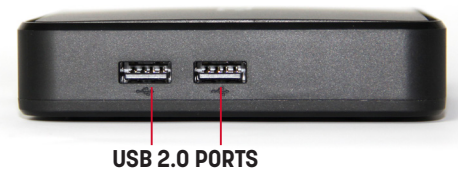

Right Panel