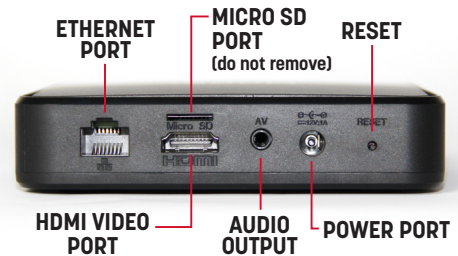

MOOD MEDIA PROFUSION iH

SPECIFICATIONS

Operating System	Linux
Processor	Rockchip RK3328, ARMv8-4
Memory	2GB DDR3
Storage	Up to 16GB eMMC 1 Micro SD Card slot up to 128 GB
Graphics	ARM Neon Advanced SIMD
Wireless	WiFi: 802.11 a/b/g/n/ac 2.4G / 5G
Network	1x Ethernet Interface: 10/100M Base-T
Audio Outputs	Digital on HDMI and Analog Mono/Stereo
Front Panel	3x LEDs for Power, Playback and Network 1x IR Receiver
Back Panel	Power Supply Input 12V-1A DC 1x 3.5mm A/V Jack 1x HDMI 2.0 1x Micro SD 1x RJ45 Ethernet Jack
Right Panel	2x USB 2.0 Host Controller Ports
Power Adapter	External 100-240VAC Input - 12V-1A DC Output
Chassis	ABS, ventilated
Dimensions	110 [W] x 107 [D] x 26.5 [H] mm
Temperature	Operating 0°C - 40°C Storage -20°C - 45°C
Relative Humidity	0%-95% (non-condensing)
Net Weight	Player: 0.22 pounds/100 grams Power Adapter: 0.18 pounds/82 grams
Certifications	FCC, CE, cTUVus, CB Scheme, CCC

Back Panel