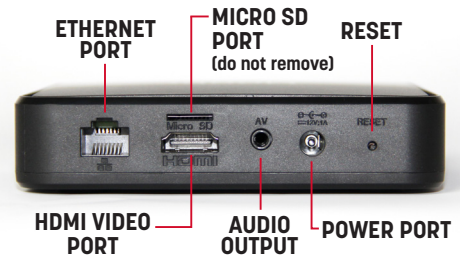

MOOD MEDIA PROFUSION iH

SPECIFICATIONS

Operating System	Linux
Processor	Rockchip RK3328, ARMv8-4
Memory	2GB DDR3
Storage	Up to 16GB eMMC 1 Micro SD Card slot up to 128 GB
Graphics	ARM Neon Advanced SIMD
Wireless	WiFi: 802.11 a/b/g/n/ac 2.4G / 5G
Network	1x Ethernet Interface: 10/100M Base-T
Audio Outputs	Digital on HDMI and Analog Mono/Stereo
Front Panel	3x LEDs for Power, Playback and Network 1x IR Receiver
Back Panel	Power Supply Input 12V-1A DC 1x 3.5mm A/V Jack 1x HDMI 2.0 1x Micro SD 1x RJ45 Ethernet Jack
Right Panel	2x USB 2.0 Host Controller Ports
Power Adapter	External 100-240VAC Input - 12V-1A DC Output
Chassis	ABS, ventilated
Dimensions	110 [W] x 107 [D] x 26.5 [H] mm
Temperature	Operating 0°C - 40°C Storage -20°C - 45°C
Relative Humidity	0%-95% (non-condensing)
Net Weight	Player: 0.22 pounds/100 grams Power Adapter: 0.18 pounds/82 grams
Certifications	FCC, CE, cTUVus, CB Scheme, CCC

Back Panel