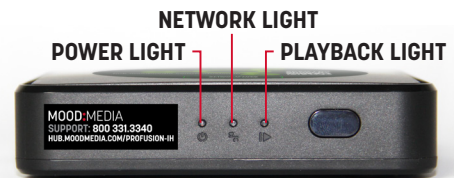

MOOD MEDIA PROFUSION iH

SPECIFICATIONS

Operating System	Linux
Processor	Rockchip RK3328, ARMv8-4
Memory	2GB DDR3
Storage	Up to 16GB eMMC 1 Micro SD Card slot up to 128 GB
Graphics	ARM Neon Advanced SIMD
Wireless	WiFi: 802.11 a/b/g/n/ac 2.4G / 5G
Network	1x Ethernet Interface: 10/100M Base-T
Audio Outputs	Digital on HDMI and Analog Mono/Stereo
Front Panel	3x LEDs for Power, Playback and Network 1x IR Receiver
Back Panel	Power Supply Input 12V-1A DC 1x 3.5mm A/V Jack 1x HDMI 2.0 1x Micro SD 1x RJ45 Ethernet Jack
Right Panel	2x USB 2.0 Host Controller Ports
Power Adapter	External 100-240VAC Input - 12V-1A DC Output
Chassis	ABS, ventilated
Dimensions	110 [W] x 107 [D] x 26.5 [H] mm
Temperature	Operating 0°C - 40°C Storage -20°C - 45°C
Relative Humidity	0%-95% (non-condensing)
Net Weight	Player: 0.22 pounds/100 grams Power Adapter: 0.18 pounds/82 grams
Certifications	FCC, CE, cTUVus, CB Scheme, CCC

Front Panel